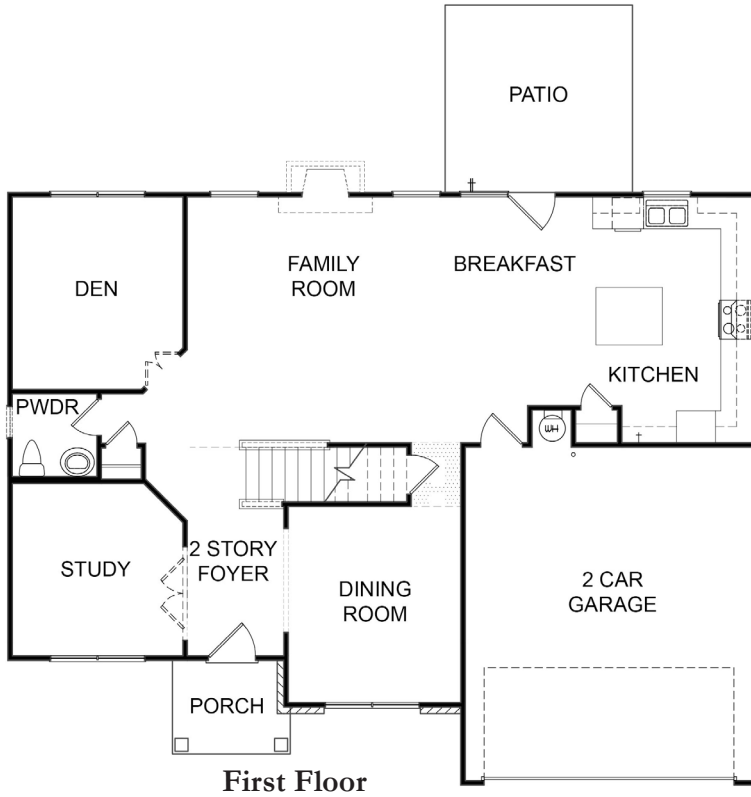

KM HOMES

4 Bedrooms
2.5 Bathrooms
2-Car Garage

Opt. Bedroom 5
w/ Full Bath

Floorplans and elevations are artist's concepts and may vary in precise detail from the plans and specifications. KM Homes reserves the right to change prices, plans, dimensions, specifications and features without notice. Elevation shown is representative of plan; more elevations available. Single and double garage doors may vary per elevation. Subject to errors, omissions, deletions and availability. Please contact on-site sales agent for more information.